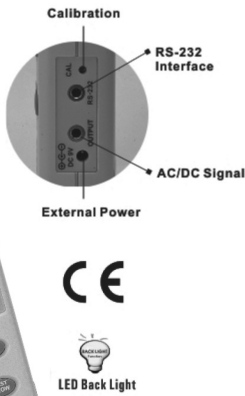

THERMOMETER

CENTER 320 SOUND LEVEL METER (เครื่องวัดเสียง)

FEATURES

- 4 Digits Display
- Max/Min Function
- Level Range Display
- Resolution 0.1 dB
- AC/DC Signal Output
- IEC 651 TYPE II

SPECIFICATIONS

Level Range	Lo=30~80dB; Med=50~100dB; Hi=80~130dB
Accuracy	±1.5dB (ref 94dB@1KHz)
Frequency Weighting	A/C
Time Weighting	Fast, Slow
Dynamic Range	50dB
Frequency Range	31.5Hz to 8KHz
Microphone	Electret condenser microphone
Auxiliary Outputs	AC/DC Output
Battery	9V battery
Dimensions	275 x 64 x 30 mm
Weight	Approx. 280g

STANDARD ACCESSORIES

Battery, Operation Manual, Carrying Case, Calibration Screwdriver, Windscreen, 3.5 Ø plug.

CENTER 322 SOUND LEVEL METER (Datalogger, PC Interface) (เครื่องวัดเสียงพร้อมเก็บข้อมูลในตัว)

FEATURES

- PC Interface
- 32,000 Records Datalogger
- Bargraph Indication
- Max/Min Function
- Auto Ranging (30~130dB)
- Resolution 0.1dB
- Clock Display
- Level Range Display
- IEC 651 Type II

SPECIFICATIONS

Level Range	Lo=30~80dB; Med=50~100dB; Hi=80~130dB
Accuracy	±1.5dB (ref 94dB@1KHz)
Frequency Weighting	A/C
Time Weighting	Fast, Slow
Dynamic Range	50dB
Frequency Range	31.5Hz to 8KHz
Microphone	Electret condenser microphone
Auxiliary Outputs	AC/DC Output
Battery	9V battery
Dimensions	275 x 64 x 30 mm
Weight	Approx. 280g