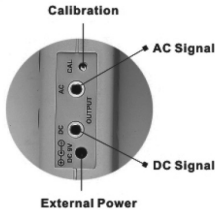

THERMOMETER

CENTER 320 SOUND LEVEL METER (เครื่องวัดเสียง)

FEATURES

- 4 Digits Display
- Max/Min Function
- Level Range Display
- Resolution 0.1 dB
- AC/DC Signal Output
- IEC 651 TYPE II

SPECIFICATIONS

Level Range	Lo=30~80dB; Med=50~100dB; Hi=80~130dB
Accuracy	±1.5dB (ref 94dB@1KHz)
Frequency Weighting	A/C
Time Weighting	Fast, Slow
Dynamic Range	50dB
Frequency Range	31.5Hz to 8KHz
Microphone	Electret condenser microphone
Auxiliary Outputs	AC/DC Output
Battery	9V battery
Dimensions	275 x 64 x 30 mm
Weight	Approx. 280g

STANDARD ACCESSORIES

Battery, Operation Manual, Carrying Case, Calibration Screwdriver, Windscreen, 3.5 Ø plug.

CENTER 322 SOUND LEVEL METER (Datalogger, PC Interface) (เครื่องวัดเสียงพร้อมเก็บข้อมูลในตัว)

Level Range	Lo=30~80dB; Med=50~100dB; Hi=80~130dB
Accuracy	±1.5dB (ref 94dB@1KHz)
Frequency Weighting	A/C
Time Weighting	Fast, Slow
Dynamic Range	50dB
Frequency Range	31.5Hz to 8KHz
Microphone	Electret condenser microphone
Auxiliary Outputs	AC/DC Output
Battery	9V battery
Dimensions	275 x 64 x 30 mm
Weight	Approx. 280g

- Max/Min Function
- Resolution 0.1 dB
- Level Range Display
- IEC 651 TYPE II

SPECIFICATIONS

Level Range	Lo=32~80dB; Med=50~100dB; Hi=80~130dB
Accuracy	±1.5dB (ref 94dB@1KHz)
Frequency Weighting	A/C
Time Weighting	Fast, Slow
Dynamic Range	50dB
Frequency Range	31.5Hz to 8KHz
Microphone	Electret condenser microphone
Auxiliary Outputs	AC Signal output
Battery	9V battery
Dimensions	232 x 54 x 34 mm
Weight	Approx. 200g